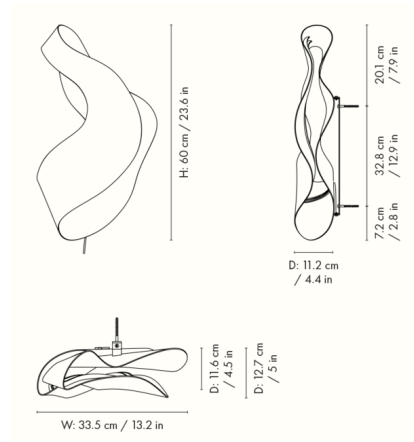

Description

The Oyster Plug-In Wall Light features a curving organic form inspired by the shape of oyster shells. The sconce is crafted from cast aluminum which creates a rough natural texture. An LED strip within the fixture creates an intriguing interplay of light and shadow. Dimmer switch located on cord.

Specifications

COLOR	N/A
BODY FINISH	Black
WATTAGE	8W
DIMMER	Included
DIMENSIONS	13.2"W x 23.6"H x 4.4"D
INTEGRATED LED MODULE	1 x LED/8W/120V LED
COUNTRY OF ORIGIN	China

Technical Information

COLOR RENDERING	90 CRI
LAMP COLOR	2700K
LUMENS/WATT	91.25
LUMINOUS FLUX	730 lumens

Shown in black

CLICK TO VIEW PRODUCT

Notes: