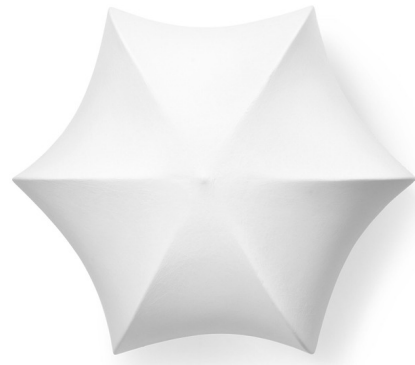

Lightology

lightology.com
866-954-4489
05-17-26

Project: _____

Company: _____

Location: _____ Fixture Type: _____

SPEC #: **FRM1263314**

Approved On: _____ Approved By: _____

Poem Wall / Ceiling Light By Ferm Living

Description

The Poem Wall / Ceiling Light possesses an elegant expression inspired by the opulence of Baroque Art and architecture. The parasol-shaped shade is crafted through an intricate process of applying layers of polymer over a steel frame to create a translucent dome.

Shown in iron / white

Specifications

COLOR	White
BODY FINISH	Iron
WATTAGE	12W
DIMMER	Standard 120V
DIMENSIONS	13.8"W x 8.7"H x 13.8"D
BULB NOT INCLUDED	1 x A19/Medium (E26)/12W/120V LED
COUNTRY OF ORIGIN	China