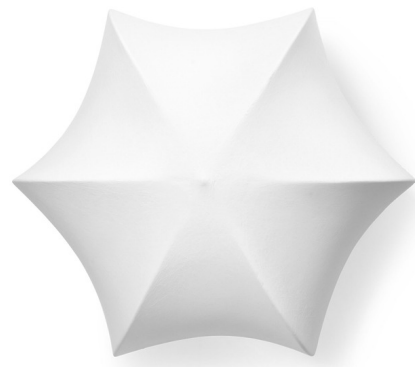

Lightology

lightology.com
866-954-4489
05-16-26

Project: _____

Company: _____

Location: _____ Fixture Type: _____

SPEC #: **FRM1263314**

Approved On: _____ Approved By: _____

Poem Wall / Ceiling Light By Ferm Living

Description

The Poem Wall / Ceiling Light possesses an elegant expression inspired by the opulence of Baroque Art and architecture. The parasol-shaped shade is crafted through an intricate process of applying layers of polymer over a steel frame to create a translucent dome.

Shown in iron / white

Specifications

COLOR	White
BODY FINISH	Iron
WATTAGE	12W
DIMMER	Standard 120V
DIMENSIONS	13.8"W x 8.7"H x 13.8"D
BULB NOT INCLUDED	1 x A19/Medium (E26)/12W/120V LED
COUNTRY OF ORIGIN	China