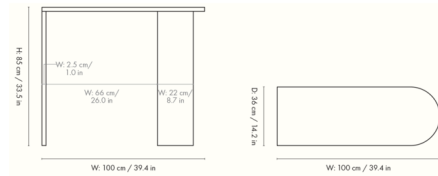

Description

The Pylo Console Table features a geometric, modern silhouette with a sculptural expression that will make a statement in any space. The table's simple shapes highlight the beautiful wood grain of its stained solid oak top for a warm, natural look. Delivered flatpacked, assembly required.

Shown in dark stained oak

Specifications

COLOR	N/A
BODY FINISH	Dark Stained Oak
WATTAGE	N/A
DIMMER	N/A
DIMENSIONS	39.4"W x 33.5"H x 14.2"D
BULB	N/A
COUNTRY OF ORIGIN	Turkey

CLICK TO VIEW PRODUCT

Notes: