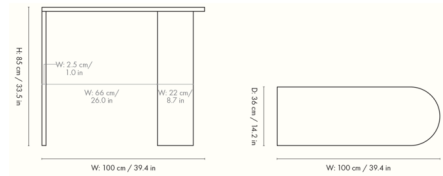

Description

The Pylo Console Table features a geometric, modern silhouette with a sculptural expression that will make a statement in any space. The table's simple shapes highlight the beautiful wood grain of its stained solid oak top for a warm, natural look. Delivered flatpacked, assembly required.

Shown in dark stained oak

Specifications

COLOR	N/A
BODY FINISH	Dark Stained Oak
WATTAGE	N/A
DIMMER	N/A
DIMENSIONS	39.4"W x 33.5"H x 14.2"D
BULB	N/A
COUNTRY OF ORIGIN	Turkey

CLICK TO VIEW PRODUCT

Notes: