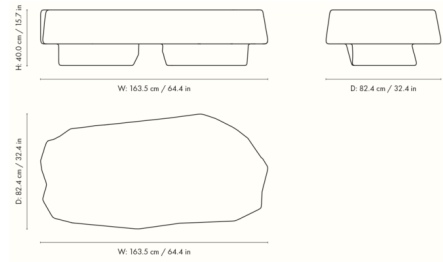

### Specifications

COLOR	N/A
BODY FINISH	Ivory
WATTAGE	N/A
DIMMER	N/A
DIMENSIONS	64.4"W x 15.7"H x 32.4"D
BULB	N/A
COUNTRY OF ORIGIN	Viet Nam

CLICK TO VIEW PRODUCT

Notes: