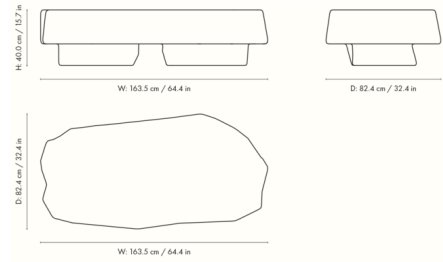

Shown in ivory

Specifications

COLOR	N/A
BODY FINISH	Ivory
WATTAGE	N/A
DIMMER	N/A
DIMENSIONS	64.4"W x 15.7"H x 32.4"D
BULB	N/A
COUNTRY OF ORIGIN	Viet Nam

CLICK TO VIEW PRODUCT

Notes: