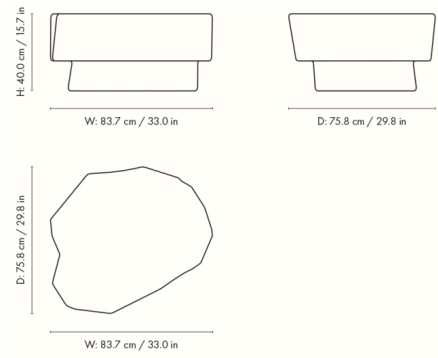

Shown in ivory

Specifications

COLOR	N/A
BODY FINISH	Ivory
WATTAGE	N/A
DIMMER	N/A
DIMENSIONS	33"W x 15.7"H x 29.8"D
BULB	N/A
COUNTRY OF ORIGIN	Viet Nam

CLICK TO VIEW PRODUCT

Notes: