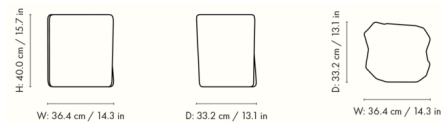

Shown in ivory

Specifications

COLOR	N/A
BODY FINISH	Ivory
WATTAGE	N/A
DIMMER	N/A
DIMENSIONS	14.3"W x 15.7"H x 13.1"D
BULB	N/A
COUNTRY OF ORIGIN	Viet Nam

CLICK TO VIEW PRODUCT

Notes: