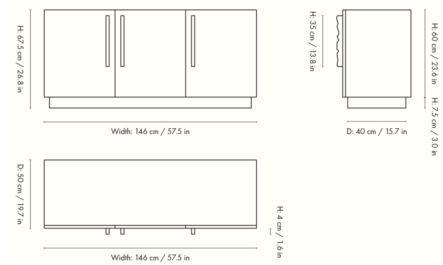

### Description

The Unda Sideboard features a timeless rectangular silhouette accented with playful but understated rippled handles. Three cabinet doors open to reveal a spacious interior with plenty of storage space. Unda's combination of style and functionality makes it a versatile piece that will complement any interior.

### Specifications

COLOR	N/A
BODY FINISH	Dark Stained Oak
WATTAGE	N/A
DIMMER	N/A
DIMENSIONS	57.5"W x 26.8"H x 19.7"D
BULB	N/A
COUNTRY OF ORIGIN	Latvia

CLICK TO VIEW PRODUCT

Notes: