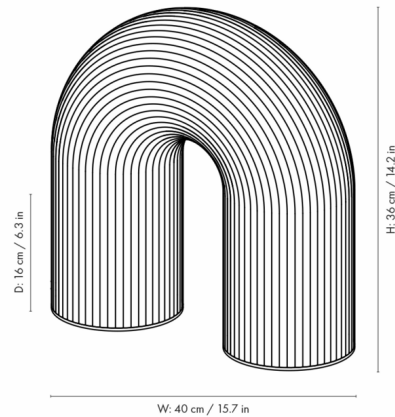

Description

The Vuelta Floor Lamp's bold design includes an arched opal glass diffuser with a rippled texture reminiscent of an ancient column. An integrated LED light source provides warm, soft illumination, and two brass feet add an elegant touch to the piece. Dimmer switch located on cord.

Specifications

COLOR	White
BODY FINISH	Brass
WATTAGE	3W
DIMMER	Included
DIMENSIONS	15.7"W x 14.2"H x 6.3"D
INTEGRATED LED MODULE	1 x LED/3W/120V LED
COUNTRY OF ORIGIN	China

Technical Information

LAMP LIFE	30000 hours
COLOR RENDERING	80 CRI
LAMP COLOR	2700K
LUMENS/WATT	88.33
LUMINOUS FLUX	265 lumens

Shown in brass / white

CLICK TO VIEW PRODUCT

Notes: