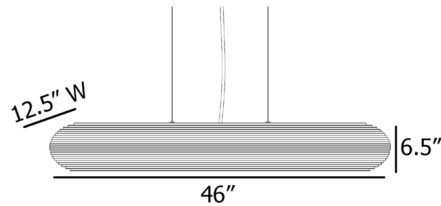

CLICK TO VIEW PRODUCT