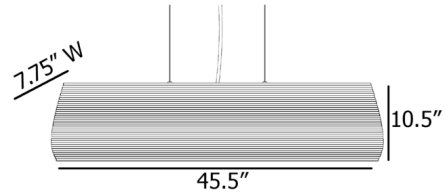

CLICK TO VIEW PRODUCT

Notes: