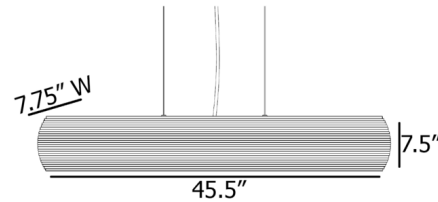

CLICK TO VIEW PRODUCT

Notes: