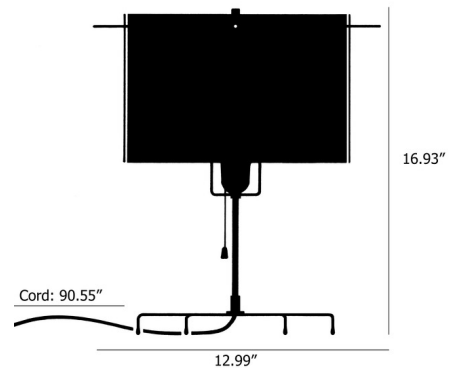

Specifications

COLOR	Gold Leaf
BODY FINISH	Red
WATTAGE	60W
DIMMER	N/A
DIMENSIONS	12.992"W x 16.929"H x 12.992"D
BULB NOT INCLUDED	1 x A19/Medium (E26)/60W/120V LED
COUNTRY OF ORIGIN	Germany

Technical Information

PRODUCT DIMENSIONS	Cord Length: 90.55"
--------------------	---------------------

Shown in red / gold leaf

CLICK TO VIEW PRODUCT

Notes: