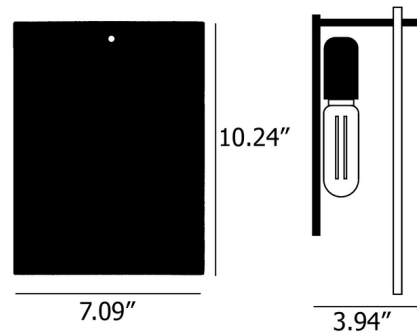

By Ingo Maurer

Description

The 24 Karat Blau Flat Plug-In Wall Light features wafer-thin hammered gold leaf set inside a rectangular acrylic panel. The pure gold shade filters light, causing the light source to appear blue, while the reflector plate reflects a warm yellow-gold halo around the fixture. The sconce can be installed vertically or horizontally at various distances from the wall, allowing for the creation of mosaic-like installations with overlapping panels. On/off switch located on cord.

Shown in gold leaf

Specifications

COLOR	N/A
BODY FINISH	Gold Leaf
WATTAGE	10W
DIMMER	N/A
DIMENSIONS	7.087"W x 10.236"H x 3.937"D
BULB NOT INCLUDED	1 x B10/Candelabra (E12)/10W/120V LED
OTHER BULB OPTIONS	1 x T8/Candelabra (E12)/120V LED
COUNTRY OF ORIGIN	Germany

Technical Information

PRODUCT DIMENSIONS	Cord Length: 118.1"
--------------------	---------------------

CLICK TO VIEW PRODUCT

Notes: