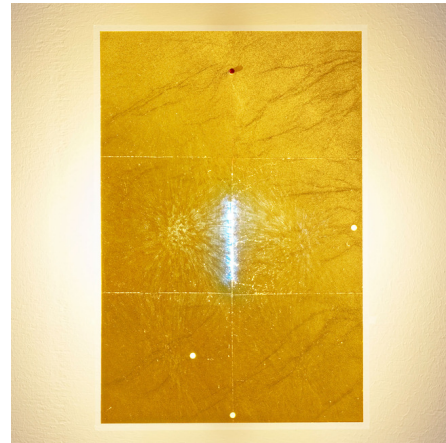

Lightology

lightology.com
866-954-4489
05-21-26

Project: _____

Company: _____

Location: _____ Fixture Type: _____

SPEC #: **ING1263359**

Approved On: _____ Approved By: _____

24 Karat Blau Flat Plug-In Wall Light

By Ingo Maurer

Description

The 24 Karat Blau Flat Plug-In Wall Light features wafer-thin hammered gold leaf set inside a rectangular acrylic panel. The pure gold shade filters light, causing the light source to appear blue, while the reflector plate reflects a warm yellow-gold halo around the fixture. The sconce can be installed vertically or horizontally at various distances from the wall, allowing for the creation of mosaic-like installations with overlapping panels. On/off switch located on cord.

Shown in gold leaf

Specifications

COLOR	N/A
BODY FINISH	Gold Leaf
WATTAGE	10W
DIMMER	N/A
DIMENSIONS	7.087"W x 10.236"H x 3.937"D
BULB NOT INCLUDED	1 x B10/Candelabra (E12)/10W/120V LED
OTHER BULB OPTIONS	1 x T8/Candelabra (E12)/120V LED
COUNTRY OF ORIGIN	Germany