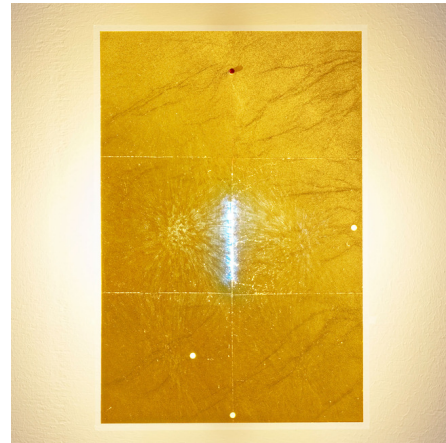

Lightology

lightology.com
866-954-4489
04-04-26

Project: _____

Company: _____

Location: _____ Fixture Type: _____

SPEC #: **ING1263359**

Approved On: _____ Approved By: _____

24 Karat Blau Flat Plug-In Wall Light

By Ingo Maurer

Description

The 24 Karat Blau Flat Plug-In Wall Light features wafer-thin hammered gold leaf set inside a rectangular acrylic panel. The pure gold shade filters light, causing the light source to appear blue, while the reflector plate reflects a warm yellow-gold halo around the fixture. The sconce can be installed vertically or horizontally at various distances from the wall, allowing for the creation of mosaic-like installations with overlapping panels. On/off switch located on cord.

Shown in gold leaf

Specifications

COLOR	N/A
BODY FINISH	Gold Leaf
WATTAGE	10W
DIMMER	N/A
DIMENSIONS	7.087"W x 10.236"H x 3.937"D
BULB NOT INCLUDED	1 x B10/Candelabra (E12)/10W/120V LED
OTHER BULB OPTIONS	1 x T8/Candelabra (E12)/120V LED
COUNTRY OF ORIGIN	Germany