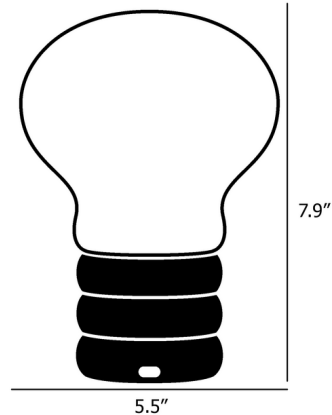

CLICK TO VIEW PRODUCT

Notes: