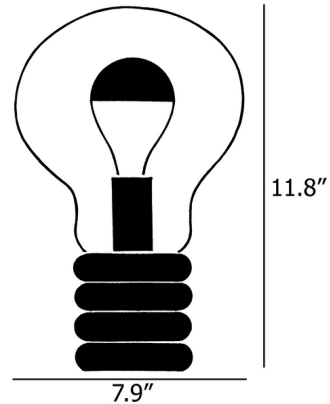

### Specifications

COLOR	Clear
BODY FINISH	Brass
WATTAGE	8W
DIMMER	N/A
DIMENSIONS	7.874\"W x 11.811\"H
BULB NOT INCLUDED	1 x A19/Medium (E26)/8W/120V LED
COUNTRY OF ORIGIN	Germany

CLICK TO VIEW PRODUCT

Notes: