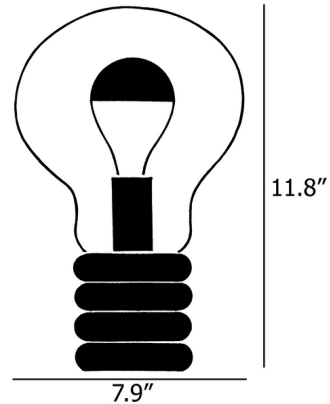

Shown in brass / clear

Specifications

COLOR	Clear
BODY FINISH	Brass
WATTAGE	8W
DIMMER	N/A
DIMENSIONS	7.874\"W x 11.811\"H
BULB NOT INCLUDED	1 x A19/Medium (E26)/8W/120V LED
COUNTRY OF ORIGIN	Germany

CLICK TO VIEW PRODUCT

Notes: