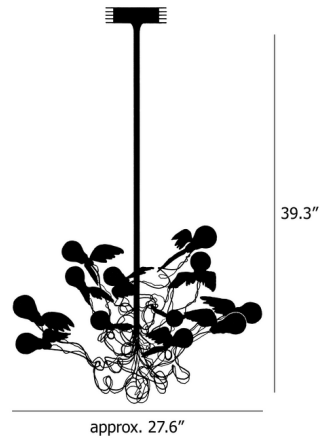

Shown in silver / white