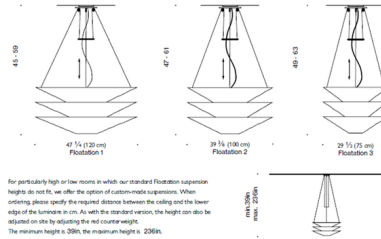

Description

The Floation Pendant features a trio of conical Japanese paper shades set atop one another to create diffused ambient lighting with an ethereal expression. The paper's wrinkled texture is an intended design feature for a textured, artisanal look. A red iron ring on the cable allows the height of the pendant to be easily adjusted. Note: Requires: 1 PAR30 medium base bulb (100W max) for downlight; 2 A19 medium base bulbs (60W max) for center lights; and 2 A19 medium base bulbs (40W max) for uplights. Standard Overall Heights: 29.5 Inch Pendant: 47-59 inch OAH 39.4 Inch Pendant: 47-61 inch OAH 47.2 Inch Pendant: 47-63 inch OAH

Shown in white / white

Specifications

COLOR	White
BODY FINISH	White
WATTAGE	85W
DIMMER	Standard 120V
DIMENSIONS	47.244"W x 17.7"H
BULB NOT INCLUDED	1 x PAR30L/Medium (E26)/17W/120V LED
BULB NOT INCLUDED	4 x A19/Medium (E26)/17W/120V LED
COUNTRY OF ORIGIN	Germany