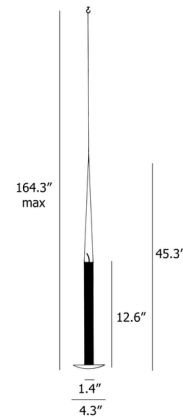

By Ingo Maurer

Description

The Fly Candle Fly! Hanging Candle includes a paraffin wax candle with a suspension wire and transparent plastic drip tray. This unique device can create a stunning display of natural candlelight whether it is suspended on its own or in a cluster of multiple candles. Approx. 15 to 20 hour burn time.

Specifications

COLOR	N/A
BODY FINISH	White
WATTAGE	N/A
DIMMER	N/A
DIMENSIONS	4.331"W x 12.6"H
BULB	N/A
COUNTRY OF ORIGIN	Germany

Shown in white

CLICK TO VIEW PRODUCT

Notes: