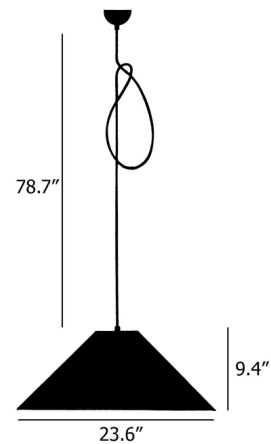

By Ingo Maurer

Description

The Knitterling Pendant features a Japanese paper shade for a delicate and elegant expression that will complement a variety of interior decor styles. The paper's crinkled texture is an intend design feature to highlight the artisan nature of the material. The pendant's cord includes a cable grip to create a loop in the cable, allowing the height of the pendant to be adjusted by changing the size of the loop. Available with or without paper diffuser on bottom of shade. Includes mounting plate to cover 4 inch US junction box.

Shown in black / white

Specifications

COLOR	White
BODY FINISH	Black
WATTAGE	60W
DIMMER	Standard 120V
DIMENSIONS	23.622"W x 9.45"H
BULB NOT INCLUDED	1 x A19/Medium (E26)/60W/120V LED
COUNTRY OF ORIGIN	Germany