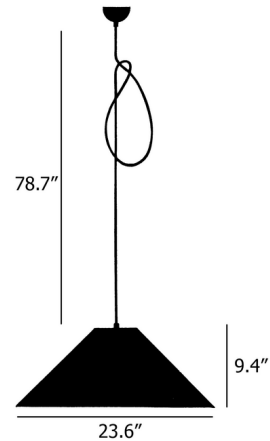

### Description

The Knitterling Pendant features a Japanese paper shade for a delicate and elegant expression that will complement a variety of interior decor styles. The paper's crinkled texture is an intend design feature to highlight the artisan nature of the material. The pendant's cord includes a cable grip to create a loop in the cable, allowing the height of the pendant to be adjusted by changing the size of the loop. Available with or without paper diffuser on bottom of shade. Includes mounting plate to cover 4 inch US junction box.

### Specifications

COLOR	White
BODY FINISH	Black
WATTAGE	60W
DIMMER	Standard 120V
DIMENSIONS	23.622"W x 9.45"H
BULB NOT INCLUDED	1 x A19/Medium (E26)/60W/120V LED
COUNTRY OF ORIGIN	Germany

CLICK TO VIEW PRODUCT