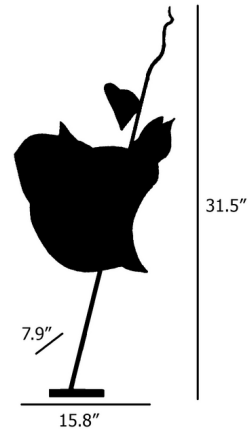

By Ingo Maurer

Description

The Kokoro Table Lamp possesses a unique aesthetic that is as much a sculptural object as a lighting fixture. The lampshade is crafted from handmade Japanese paper with a ruffled texture and delicately folded into a bouquet-like shape. A heart-shaped mirror supported by the slanted stem provides a charming accent that reflects light onto the wall or ceiling. Dimmer switch located on cord.

Specifications

COLOR Red
BODY FINISH Stainless Steel
WATTAGE 9W
DIMMER Included
DIMENSIONS 15.748"W x 31.496"H x 7.87"D
INTEGRATED LED MODULE 1 x LED/9W/120V LED
COUNTRY OF ORIGIN Germany

Technical Information

COLOR RENDERING 90 CRI
LAMP COLOR 2700K
LUMENS/WATT 107.78
LUMINOUS FLUX 970 lumens

Shown in stainless steel / red

CLICK TO VIEW PRODUCT

Notes: