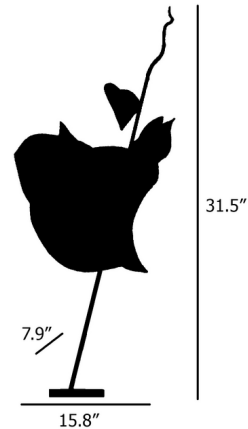

Description

The Kokoro Table Lamp possesses a unique aesthetic that is as much a sculptural object as a lighting fixture. The lampshade is crafted from handmade Japanese paper with a ruffled texture and delicately folded into a bouquet-like shape. A heart-shaped mirror supported by the slanted stem provides a charming accent that reflects light onto the wall or ceiling. Dimmer switch located on cord.

Specifications

COLOR	Red
BODY FINISH	Stainless Steel
WATTAGE	9W
DIMMER	Included
DIMENSIONS	15.748"W x 31.496"H x 7.87"D
INTEGRATED LED MODULE	1 x LED/9W/120V LED
COUNTRY OF ORIGIN	Germany

Technical Information

COLOR RENDERING	90 CRI
LAMP COLOR	2700K
LUMENS/WATT	107.78
LUMINOUS FLUX	970 lumens

Shown in stainless steel / red

CLICK TO VIEW PRODUCT

Notes: