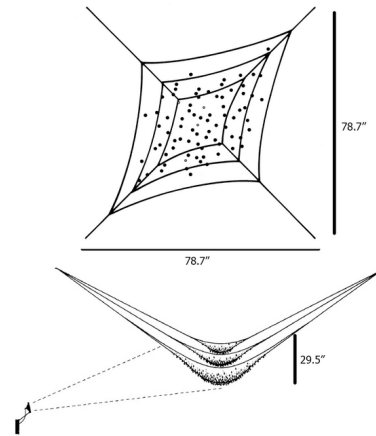

### Description

The Lacrime Del Pescatore Chandelier, Italian for tears of the fisherman, is an array of 385 crystals draped from a trio of nylon nets. The nets are illuminated by a plug-in wall-mounted spotlight to produce a dazzling sparkle as light is refracted by the crystals. The nets can be mounted on the wall or ceiling to create uniquely customized installations to best fit the space. On/off switch located on wall spotlight cord.

### Specifications

COLOR	Crystal
BODY FINISH	Silver
WATTAGE	100W
DIMMER	Low Voltage Electronic
DIMENSIONS	78.74"W x 29.528"H x 78.74"D
BULB NOT INCLUDED	1 x AR111/G53 (M4)/100W/12V LED
COUNTRY OF ORIGIN	Germany