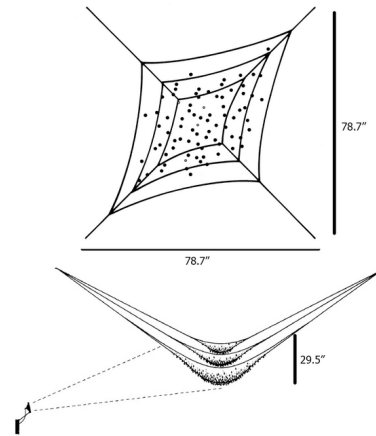

By Ingo Maurer

Description

The Lacrime Del Pescatore Chandelier, Italian for tears of the fisherman, is an array of 385 crystals draped from a trio of nylon nets. The nets are illuminated by a plug-in wall-mounted spotlight to produce a dazzling sparkle as light is refracted by the crystals. The nets can be mounted on the wall or ceiling to create uniquely customized installations to best fit the space. On/off switch located on wall spotlight cord.

Shown in silver / crystal

Specifications

COLOR	Crystal
BODY FINISH	Silver
WATTAGE	100W
DIMMER	Low Voltage Electronic
DIMENSIONS	78.74"W x 29.528"H x 78.74"D
BULB NOT INCLUDED	1 x AR111/G53 (M4)/100W/12V LED
COUNTRY OF ORIGIN	Germany