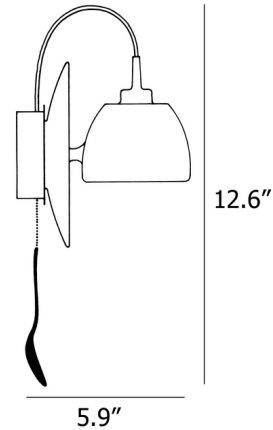

Description

The Light Au Lait Wall Sconce is fashioned in the shape of a coffee cup and saucer for a playful and charming look. The cup is crafted from stoneware and can be swiveled side to side 180 degrees and angled up to 30 degrees to direct its light. Includes mounting plate for hardwired installation or a plug-in power cord. On/off switch located on pull chain with spoon.

Shown in white

Specifications

COLOR	N/A
BODY FINISH	White
WATTAGE	60W
DIMMER	Low Voltage Electronic
DIMENSIONS	5.51"W x 12.59"H x 5.9"D
BULB NOT INCLUDED	1 x JCD/G9/60W/120V LED
COUNTRY OF ORIGIN	Germany