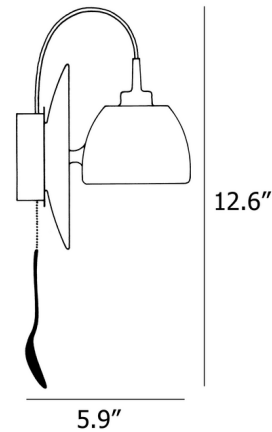

By Ingo Maurer

Description

The Light Au Lait Wall Sconce is fashioned in the shape of a coffee cup and saucer for a playful and charming look. The cup is crafted from stoneware and can be swiveled side to side 180 degrees and angled up to 30 degrees to direct its light. Includes mounting plate for hardwired installation or a plug-in power cord. On/off switch located on pull chain with spoon.

Shown in white

Specifications

COLOR	N/A
BODY FINISH	White
WATTAGE	60W
DIMMER	Low Voltage Electronic
DIMENSIONS	5.51"W x 12.59"H x 5.9"D
BULB NOT INCLUDED	1 x JCD/G9/60W/120V LED
COUNTRY OF ORIGIN	Germany