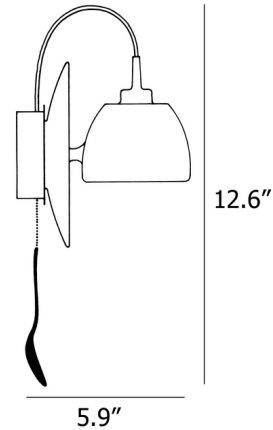

### Description

The Light Au Lait Wall Sconce is fashioned in the shape of a coffee cup and saucer for a playful and charming look. The cup is crafted from stoneware and can be swiveled side to side 180 degrees and angled up to 30 degrees to direct its light. Includes mounting plate for hardwired installation or a plug-in power cord. On/off switch located on pull chain with spoon.

### Specifications

COLOR	N/A
BODY FINISH	White
WATTAGE	60W
DIMMER	Low Voltage Electronic
DIMENSIONS	5.51"W x 12.59"H x 5.9"D
BULB NOT INCLUDED	1 x JCD/G9/60W/120V LED
COUNTRY OF ORIGIN	Germany

CLICK TO VIEW PRODUCT