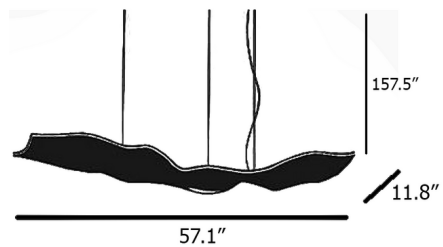

Lightology

lightology.com
866-954-4489
04-21-26

Project: _____
Company: _____
Location: _____ Fixture Type: _____
SPEC #: **ING1263382**
Approved On: _____ Approved By: _____

Luce Volante Pendant

By Ingo Maurer

Description

The Luce Volante Pendant is an elegant light fixture that seems to float in the air like a magic flying carpet. Its fiberglass body is rectangular with sinuous ripples throughout for a whimsical, organic aesthetic. The pendant houses an integrated Warm Dim LED (2700K to 1800K) with light directed both upward and downward for task and ambient lighting. Note: Includes power supply which does not fit inside canopy and will need to be placed in a remote location. Phase cut dimming (leading and trailing edge).

Specifications

COLOR . . . . . Red
BODY FINISH . . . . . White
WATTAGE 23W
DIMMER . . . . . Standard 120V
DIMENSIONS . . . . . 57.1"L x 11.8"W x 157.48"H
INTEGRATED LED MODULE . . . . . 1 x LED/23W/120V LED
COUNTRY OF ORIGIN . . . . . Germany

Technical Information

COLOR RENDERING . . . . . 90 CRI
LAMP COLOR . . . . . 2700K Warm Dim
LUMENS/WATT 117.39
LUMINOUS FLUX . . . . . 2700 lumens

Shown in white / red

CLICK TO VIEW PRODUCT

Notes: