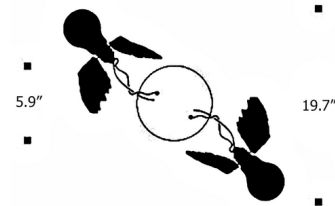

CLICK TO VIEW PRODUCT

Notes: