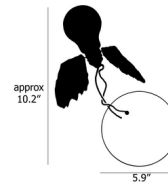

CLICK TO VIEW PRODUCT

Notes: