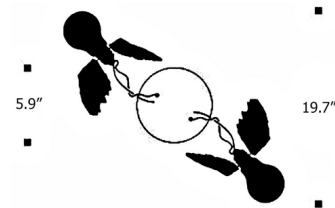

CLICK TO VIEW PRODUCT

Notes: