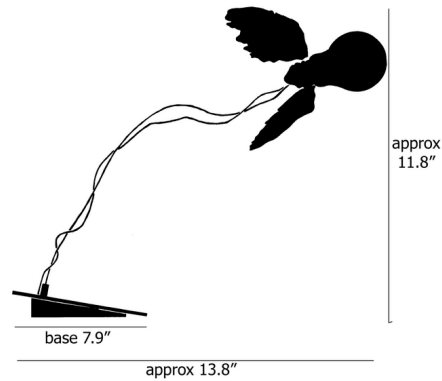

Shown in white

CLICK TO VIEW PRODUCT

Notes: