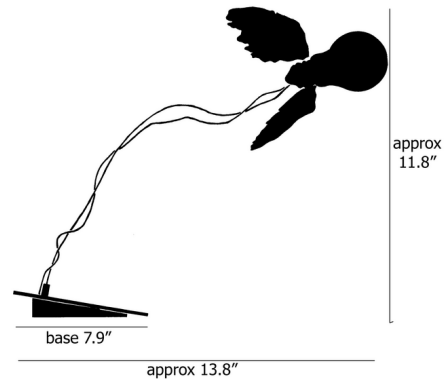

CLICK TO VIEW PRODUCT

Notes: