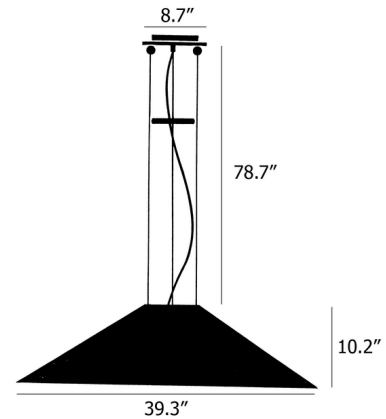

By Ingo Maurer

Description

The Maru Pendant features a Japanese paper shade for a delicate and elegant expression that will complement a variety of interior decor styles. The paper's crinkled texture is an intend design feature to highlight the artisan nature of the material. A red iron ring on the cable allows the hanging height of the pendant to be easily adjusted.

Shown in white / white

Specifications

COLOR	White
BODY FINISH	White
WATTAGE	12W
DIMMER	Standard 120V
DIMENSIONS	39.37"W x 10.2"H
BULB NOT INCLUDED	1 x A19/Medium (E26)/12W/120V LED
COUNTRY OF ORIGIN	Germany