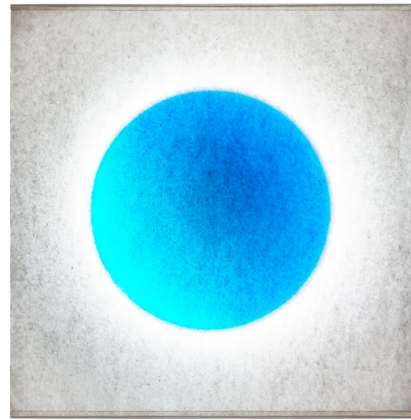

Lightology

lightology.com
866-954-4489
04-22-26

Project: _____

Company: _____

Location: _____ Fixture Type: _____

SPEC #: **ING1263388**

Approved On: _____ Approved By: _____

Moodmoon Square Plug-In Wall Light

By Ingo Maurer

Description

The Moodmoon Wall Light combines innovation and tradition with its unique interplay of LED technology and artisan Japanese paper. The paper diffuser is backlit by partly static and partly moving RGB color LEDs to create a soothing ambient mood. Users can choose between 14 premade moods wirelessly via the Ingo Maurer Moodmoon mobile app to change the look and feel of the space. Moodmoon was awarded the NYC x DESIGN Award 2021 in the sconce category.

Shown in white / white

41.3"

Specifications

COLOR	White
BODY FINISH	White
WATTAGE	60W
DIMMER	Included
DIMENSIONS	41.339"W x 41.339"H x 1.969"D
INTEGRATED LED MODULE	1 x LED/60W/120V LED
COUNTRY OF ORIGIN	Germany