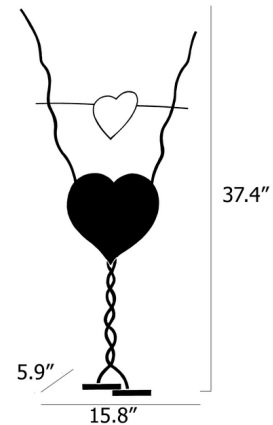

CLICK TO VIEW PRODUCT

Notes: