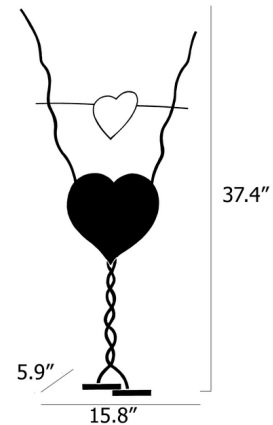

### Description

The One From The Heart Table Lamp offers an intriguing look that is as much abstract sculpture as it is table lamp. The lamp's body is composed of slim wires with a red plastic heart illuminated from within by an integrated LED. Two wires stretch upward from the heart in a hug-like gesture and support an adjustable, heart-shaped glass mirror that can be used to reflect light. One From The Heart's interactive design encourages the user to experiment and tweak the lamps shape to produce interesting shadows and reflections. Dimmer switch included on cord.

### Specifications

COLOR	Red
BODY FINISH	N/A
WATTAGE	9W
DIMMER	Included
DIMENSIONS	15.748"W x 37.402"H x 5.91"D
INTEGRATED LED MODULE	1 x LED/9W/120V LED
COUNTRY OF ORIGIN	Germany

### Technical Information

COLOR RENDERING	90 CRI
LAMP COLOR	2700K
LUMENS/WATT	107.78
LUMINOUS FLUX	970 lumens

Shown in red

CLICK TO VIEW PRODUCT

Notes: