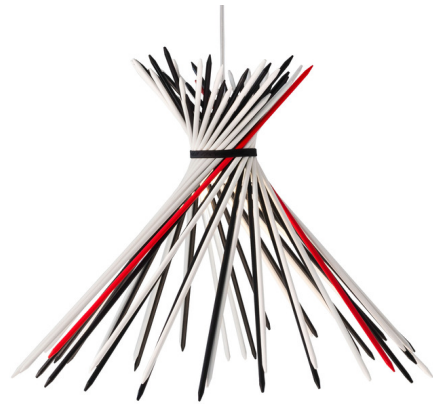

Lightology

lightology.com
866-954-4489
04-22-26

Project: _____

Company: _____

Location: _____ Fixture Type: _____

SPEC #: **ING1263394**

Approved On: _____ Approved By: _____

Pic-A-Stic Pendant

By Ingo Maurer

Description

The Pic-A-Stic Pendant is a playful pendant inspired by the classic game pick up sticks, also known as Mikado. Designer Andreas Walther hoped to capture the moment of the game where the sticks are dropped and begin to fall apart. The pendant is composed of 50 lacquered wooden rods fixed in air by a rubber ring, which can be arranged in a variety of configurations to suit the individual user's liking.

Shown in white / black / white

Specifications

COLOR Black / White
BODY FINISH White
WATTAGE 12W
DIMMER Standard 120V
DIMENSIONS 17.717"W x 21.65"H
BULB NOT INCLUDED 1 x MR16/GU10/12W/120V LED
COUNTRY OF ORIGIN Germany