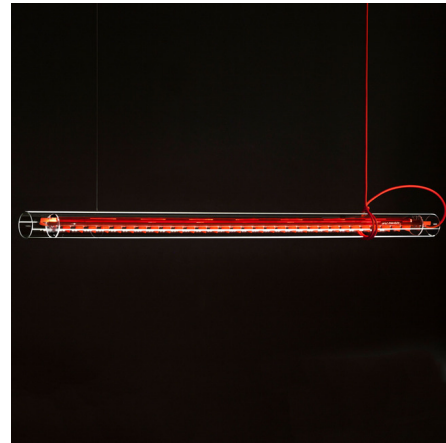

Lightology

lightology.com
866-954-4489
05-24-26

Project: _____
Company: _____
Location: _____ Fixture Type: _____
SPEC #: **ING1263397**
Approved On: _____ Approved By: _____

Tubular Linear Pendant By Ingo Maurer

Description

The Tubular Linear Pendant is a versatile modern fixture that can be rotated 360 for use as a downlight, uplight, or wall washer. The clear glass tube houses a linear LED light source along its length, and it is supported by a power cord and thin suspension cable that causes the fixture to seemingly float in air.

Shown in red / clear

Specifications

COLOR	Clear
BODY FINISH	Red
WATTAGE	26.8W
DIMMER	Low Voltage Electronic
DIMENSIONS	49.213\"L x 3.15\"W x 3.15\"H
INTEGRATED LED MODULE	1 x LED/26.8W/120V LED
COUNTRY OF ORIGIN	Germany

Technical Information

COLOR RENDERING	90 CRI
LAMP COLOR	3000K
LUMENS/WATT	61.19
LUMINOUS FLUX	1640 lumens

CLICK TO VIEW PRODUCT

Notes: