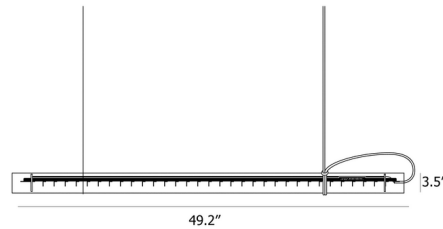

Description

The Tubular Linear Pendant is a versatile modern fixture that can be rotated 360 for use as a downlight, uplight, or wall washer. The clear glass tube houses a linear LED light source along its length, and it is supported by a power cord and thin suspension cable that causes the fixture to seemingly float in air.

Shown in red / clear

Specifications

COLOR	Clear
BODY FINISH	Red
WATTAGE	26.8W
DIMMER	Low Voltage Electronic
DIMENSIONS	49.213\"L x 3.15\"W x 3.15\"H
INTEGRATED LED MODULE	1 x LED/26.8W/120V LED
COUNTRY OF ORIGIN	Germany