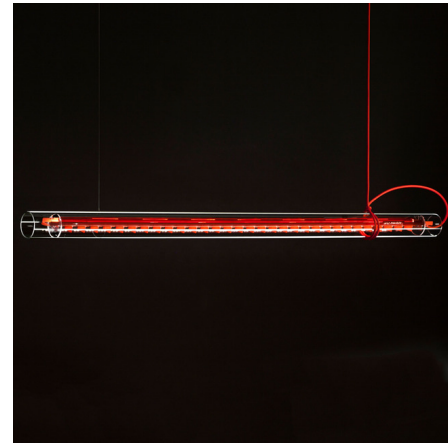

Lightology

lightology.com
866-954-4489
04-09-26

Project: _____
Company: _____
Location: _____ Fixture Type: _____
SPEC #: **ING1263397**
Approved On: _____ Approved By: _____

Tubular Linear Pendant By Ingo Maurer

Description

The Tubular Linear Pendant is a versatile modern fixture that can be rotated 360 for use as a downlight, uplight, or wall washer. The clear glass tube houses a linear LED light source along its length, and it is supported by a power cord and thin suspension cable that causes the fixture to seemingly float in air.

Shown in red / clear

Specifications

| | |
|-----------------------|-------------------------------|
| COLOR | Clear |
| BODY FINISH | Red |
| WATTAGE | 26.8W |
| DIMMER | Low Voltage Electronic |
| DIMENSIONS | 49.213\"L x 3.15\"W x 3.15\"H |
| INTEGRATED LED MODULE | 1 x LED/26.8W/120V LED |
| COUNTRY OF ORIGIN | Germany |