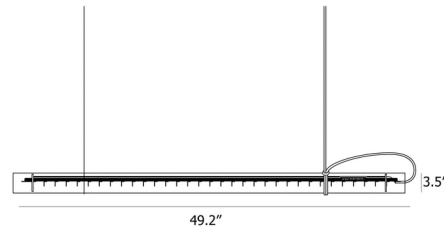

Description

The Tubular Linear Pendant is a versatile modern fixture that can be rotated 360 for use as a downlight, uplight, or wall washer. The clear glass tube houses a linear LED light source along its length, and it is supported by a power cord and thin suspension cable that causes the fixture to seemingly float in air.

Shown in red / clear

Specifications

| | |
|-----------------------|-------------------------------|
| COLOR | Clear |
| BODY FINISH | Red |
| WATTAGE | 26.8W |
| DIMMER | Low Voltage Electronic |
| DIMENSIONS | 49.213\"L x 3.15\"W x 3.15\"H |
| INTEGRATED LED MODULE | 1 x LED/26.8W/120V LED |
| COUNTRY OF ORIGIN | Germany |