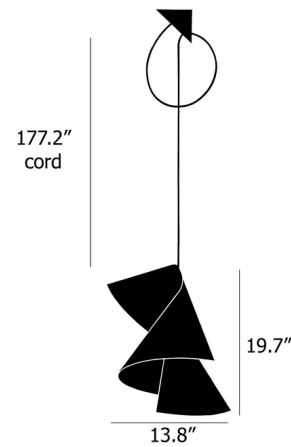

### Description

The Willydilly Pendant is constructed from high quality, translucent white cardboard which corkscrews around the light source and is attached to the cable by a fluorescent plastic clothespin. The shade is user-adjustable, with a tighter wrap obscuring the light source while a looser wrap opens the fixture up and allows more light to escape into the room. The shade's shape is mirror in the conical canopy, which also includes a cable loop to allow the fixture's height to be adjusted. Includes canopy mounting plate to cover 4 inch junction box.

### Specifications

COLOR	White
BODY FINISH	White
WATTAGE	8W
DIMMER	Standard 120V
DIMENSIONS	13.78"W x 19.7"H x 13.78"D
BULB NOT INCLUDED	1 x A19/Medium (E26)/8W/120V LED
COUNTRY OF ORIGIN	Germany

CLICK TO VIEW PRODUCT