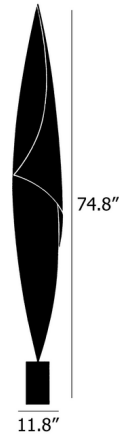

Lightology

lightology.com
866-954-4489
04-22-26

Project: _____
Company: _____
Location: _____ Fixture Type: _____
SPEC #: **ING1263400**
Approved On: _____ Approved By: _____

Wo-Tum-Bu Floor Lamp

By Ingo Maurer

Description

The Wo-Tum-Bu Floor Lamp possesses a unique aesthetic that is as much a sculptural object as a lighting fixture. The lampshade is crafted from artisan Japanese paper with a ruffled texture and elegantly folded into a cigar-like shape around the light source to produce a soft ambient glow. The shade is set atop a hand-cast concrete base that lends a unique character to each lamp. Dimmer switch located on cord.

Specifications

COLOR	White
BODY FINISH	Concrete
WATTAGE	27W
DIMMER	Included
DIMENSIONS	11.811"W x 74.803"H
BULB NOT INCLUDED	1 x A19/Medium (E26)/27W/120V LED
COUNTRY OF ORIGIN	Germany

Notes:

Shown in concrete / white