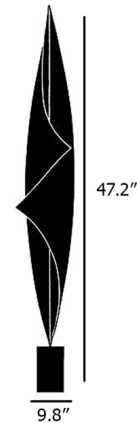

Shown in concrete / white

CLICK TO VIEW PRODUCT

Notes: