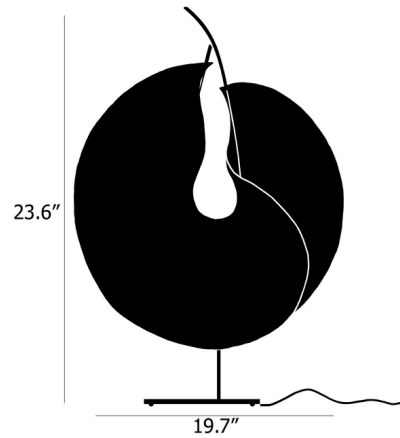

### Description

The Yoruba Rose Table Lamp possesses a unique aesthetic that is as much a sculptural object as a lighting fixture. The lampshade is crafted from artisan Japanese paper with a ruffled texture and elegantly folded into a near circular flower-like shape. The lamp is illuminated from within by an integrated LED light source to produce a harmonious glow perfect for bedrooms or living rooms. Dimmer switch located on cord.

### Specifications

COLOR	White
BODY FINISH	Stainless Steel
WATTAGE	9W
DIMMER	Included
DIMENSIONS	19.685"W x 23.622"H x 5.91"D
INTEGRATED LED MODULE	1 x LED/9W/120V LED
COUNTRY OF ORIGIN	Germany

### Technical Information

COLOR RENDERING	90 CRI
LAMP COLOR	2700K
LUMENS/WATT	107.78
LUMINOUS FLUX	970 lumens

Shown in stainless steel / white

CLICK TO VIEW PRODUCT

Notes: