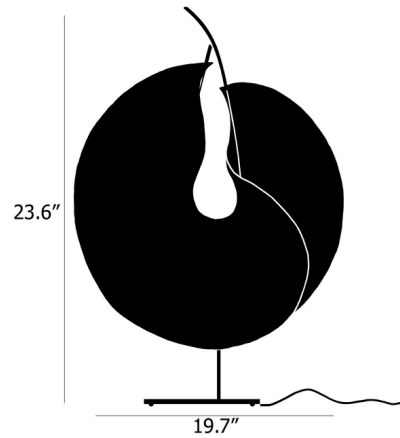

### Description

The Yoruba Rose Table Lamp possesses a unique aesthetic that is as much a sculptural object as a lighting fixture. The lampshade is crafted from artisan Japanese paper with a ruffled texture and elegantly folded into a near circular flower-like shape. The lamp is illuminated from within by an integrated LED light source to produce a harmonious glow perfect for bedrooms or living rooms. Dimmer switch located on cord.

### Specifications

COLOR . . . . . White  
BODY FINISH . . . . . Stainless Steel  
WATTAGE . . . . . 9W  
DIMMER . . . . . Included  
DIMENSIONS . . . . . 19.685"W x 23.622"H x 5.91"D  
INTEGRATED LED MODULE . . . . . 1 x LED/9W/120V LED  
COUNTRY OF ORIGIN . . . . . Germany

### Technical Information

COLOR RENDERING . . . . . 90 CRI  
LAMP COLOR . . . . . 2700K  
LUMENS/WATT . . . . . 107.78  
LUMINOUS FLUX . . . . . 970 lumens

Shown in stainless steel / white

CLICK TO VIEW PRODUCT