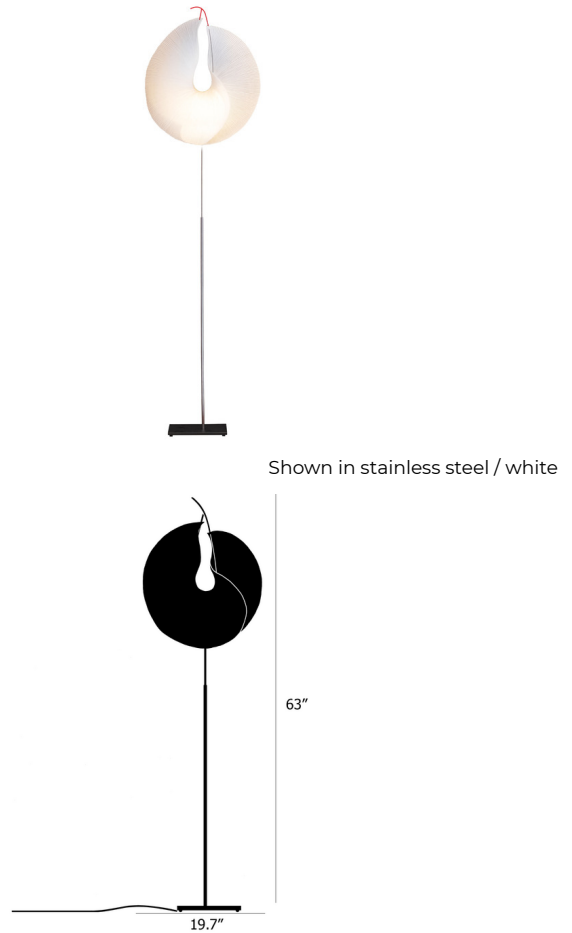

Description

The Yoruba Rose Floor Lamp possesses a unique aesthetic that is as much a sculptural object as a lighting fixture. The lampshade is crafted from artisan Japanese paper with a ruffled texture and elegantly folded into a near circular, flower-like shape. The lamp is illuminated from within by an integrated LED light source to produce a harmonious glow perfect for bedrooms or living rooms. Dimmer switch located on cord.

Specifications

COLOR White
BODY FINISH Stainless Steel
WATTAGE 9W
DIMMER Included
DIMENSIONS 19.685"W x 62.992"H x 7.87"D
INTEGRATED LED MODULE 1 x LED/9W/120V LED
COUNTRY OF ORIGIN Germany

Technical Information

COLOR RENDERING 90 CRI
LAMP COLOR 2700K
LUMENS/WATT 107.78
LUMINOUS FLUX 970 lumens

CLICK TO VIEW PRODUCT

Notes: