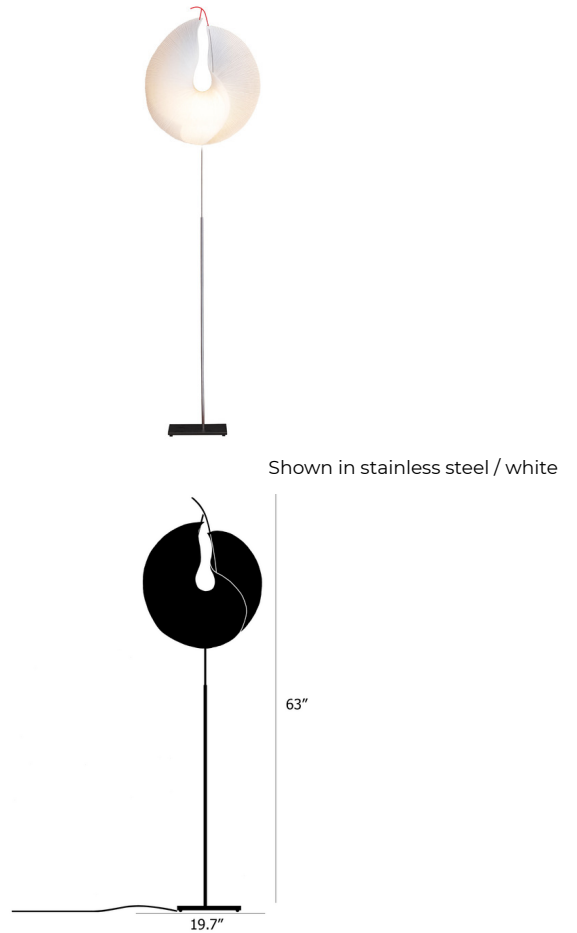

Lightology

lightology.com
866-954-4489
07-10-26

Project: _____
Company: _____
Location: _____ Fixture Type: _____
SPEC #: **ING1263403**
Approved On: _____ Approved By: _____

Yoruba Rose Floor Lamp By Ingo Maurer

Description

The Yoruba Rose Floor Lamp possesses a unique aesthetic that is as much a sculptural object as a lighting fixture. The lampshade is crafted from artisan Japanese paper with a ruffled texture and elegantly folded into a near circular, flower-like shape. The lamp is illuminated from within by an integrated LED light source to produce a harmonious glow perfect for bedrooms or living rooms. Dimmer switch located on cord.

Specifications

COLOR . . . . . White
BODY FINISH . . . . . Stainless Steel
WATTAGE 9W
DIMMER . . . . . Included
DIMENSIONS . . . . . 19.685"W x 62.992"H x 7.87"D
INTEGRATED LED MODULE . . . . . 1 x LED/9W/120V LED
COUNTRY OF ORIGIN . . . . . Germany

Technical Information

COLOR RENDERING . . . . . 90 CRI
LAMP COLOR 2700K
LUMENS/WATT 107.78
LUMINOUS FLUX . . . . . 970 lumens

CLICK TO VIEW PRODUCT

Notes: