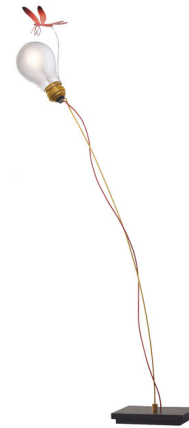

Lightology

lightology.com
866-954-4489
04-23-26

Project: _____

Company: _____

Location: _____ Fixture Type: _____

SPEC #: **ING1263411**

Approved On: _____ Approved By: _____

I Ricchi Poveri Bzzzz Table Lamp By Ingo Maurer

Description

The I Ricchi Poveri Bzzzz Table Lamp is minimal but playful with the poetic touch commonly seen in the designs of Ingo Maurer. Bzzz features an exposed bulb extending from the metal base on slim wires, which is accented by a steel dragonfly hovering just above the bulb. Includes Ingo Maurer Ambient bulb, which features 2700K to 2000K warm-to-dim technology. Dimmer switch located on cord.

Specifications

COLOR Red
BODY FINISH Black
WATTAGE 5W
DIMMER Included
DIMENSIONS 5.512"W x 23.622"H x 5.512"D
BULB INCLUDED 1 x A19/Medium (E26)/5W/120V LED
COUNTRY OF ORIGIN Germany

Technical Information

COLOR RENDERING 90 CRI
LAMP COLOR 2700K
LUMENS/WATT 76.00
LUMINOUS FLUX 380 lumens

Shown in black / red

CLICK TO VIEW PRODUCT

Notes: