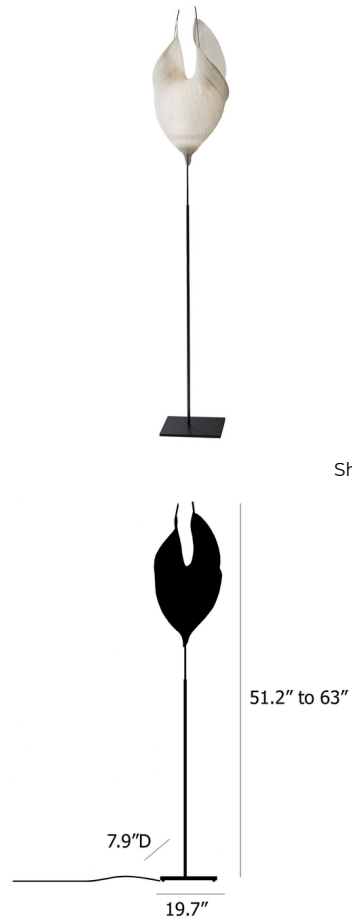

Lightology

lightology.com
866-954-4489
04-23-26

Project: _____
Company: _____
Location: _____ Fixture Type: _____
SPEC #: **ING1263414**
Approved On: _____ Approved By: _____

Babadul Floor Lamp

By Ingo Maurer

Description

The Babadul Floor Lamp possesses a unique aesthetic that is as much a sculptural object as a lighting fixture. The lampshade is crafted from artisan Japanese paper with a ruffled texture and elegantly folded into a flower-like shape reminiscent of a peace lily blossom. The lamp is illuminated from within by an integrated LED light source to produce a harmonious glow perfect for bedrooms or living rooms. Dimmer switch located on cord.

Specifications

COLOR	White
BODY FINISH	Black
WATTAGE	9W
DIMMER	Included
DIMENSIONS	19.69"W x 62.992"H x 7.874"D
INTEGRATED LED MODULE	1 x LED/9W/120V LED
COUNTRY OF ORIGIN	Germany

Technical Information

COLOR RENDERING	90 CRI
LAMP COLOR	2700K
LUMENS/WATT	107.78
LUMINOUS FLUX	970 lumens