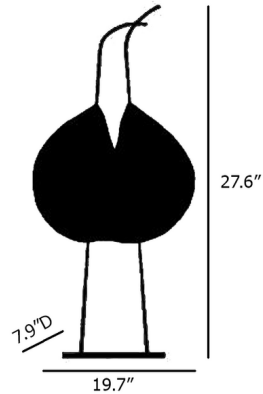

By Ingo Maurer

Description

The Poul Poul Table Lamp possesses a unique aesthetic that is as much a sculptural object as a lighting fixture. The lampshade is crafted from artisan Japanese paper with a ruffled texture and elegantly folded into an elegant flower-like shape. The lamp is illuminated from within by an integrated LED light source to produce a harmonious glow perfect for bedrooms or living rooms. Dimmer switch located on cord.

Specifications

COLOR White
BODY FINISH Black
WATTAGE 9W
DIMMER Included
DIMENSIONS 19.685"W x 27.559"H x 7.87"D
INTEGRATED LED MODULE 1 x LED/9W/120V LED
COUNTRY OF ORIGIN Germany

Technical Information

COLOR RENDERING 90 CRI
LAMP COLOR 2700K
LUMENS/WATT 107.78
LUMINOUS FLUX 970 lumens

Shown in black / white

CLICK TO VIEW PRODUCT

Notes: