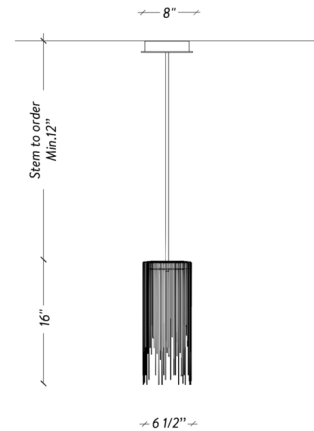

### Specifications

COLOR	N/A
BODY FINISH	Aged Brass
WATTAGE	8.4W
DIMMER	Low Voltage Electronic
DIMENSIONS	6.5"W x 16"H
INTEGRATED LED MODULE	1 x LED/8.4W/120V LED
COUNTRY OF ORIGIN	Canada

### Technical Information

LAMP LIFE	50000 hours
LAMP COLOR	2700K Warm Dim
LUMENS/WATT	42.86
LUMINOUS FLUX	360 lumens

Shown in aged brass

CLICK TO VIEW PRODUCT

Notes: