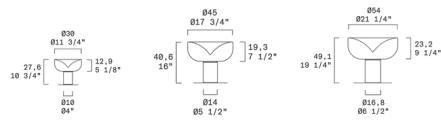

Shown in matte bronze / transparent / white spot

Specifications

COLOR Transparent / White Spot
 BODY FINISH Matte Bronze
 WATTAGE 11.9W
 DIMMER Included
 DIMENSIONS 11.75"W x 10.75"H
 INTEGRATED LED MODULE 1 x LED/11.9W/120V LED
 COUNTRY OF ORIGIN Italy