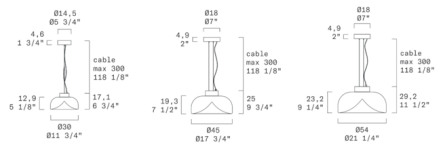

Shown in matte bronze / shaded burgundy

Specifications

COLOR Shaded Burgundy
 BODY FINISH Matte Bronze
 WATTAGE 11.9W
 DIMMER 0-10V
 DIMENSIONS 11.75"W x 6.75"H
 INTEGRATED LED MODULE 1 x LED/11.9W/120V LED
 COUNTRY OF ORIGIN Italy

Technical Information

PRODUCT DIMENSIONS Adjustable Cable Length: 118 1/8"
 COLOR RENDERING 90 CRI
 LAMP COLOR 2700K
 LUMENS/WATT 128.99
 LUMINOUS FLUX 1535 lumens

CLICK TO VIEW PRODUCT

Notes: