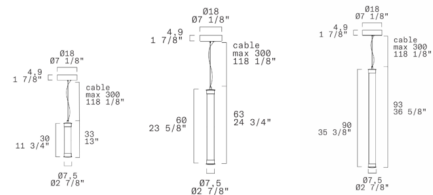

By Leucos

Description

The Stacking Vertical Pendant merges cutting edge technology in a 'naked' version in PMMA with machined anodized aluminum end caps. Includes driver and Matte White canopy. Phase cut and 0-10V dimming.

Shown in matte white / anodized aluminum / white

Specifications

COLOR White
 BODY FINISH Matte White / Anodized Aluminum
 WATTAGE 6.3W
 DIMMER Low Voltage Electronic
 DIMENSIONS 2.87"W x 13"H
 INTEGRATED LED MODULE 1 x LED/6.25W/120-277V LED
 COUNTRY OF ORIGIN Italy

Technical Information

PRODUCT DIMENSIONS Adjustable Cable Length: 118 1/8"
 COLOR RENDERING 90 CRI
 LAMP COLOR 2700K
 LUMENS/WATT 85.76
 LUMINOUS FLUX 536 lumens

CLICK TO VIEW PRODUCT

Notes: