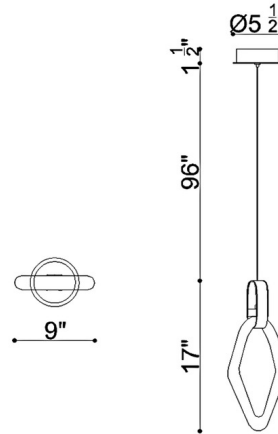

Shown in chrome / clear