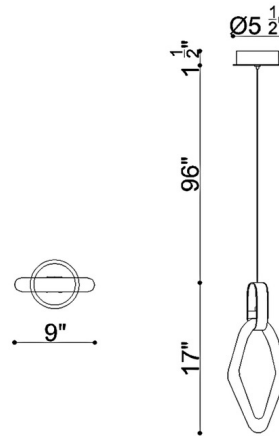

Shown in chrome / clear