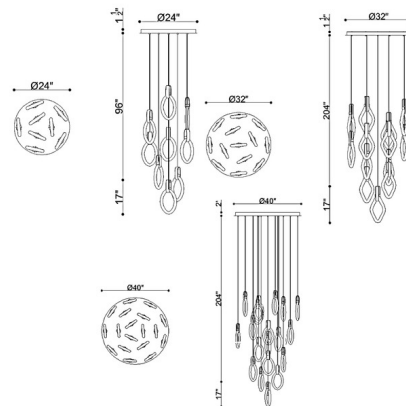

Specifications

COLOR	Clear
BODY FINISH	Chrome
WATTAGE	40W
DIMMER	Low Voltage Electronic
DIMENSIONS	24"W x 17"H
INTEGRATED LED MODULE	8 x LED/5W/120V LED
COUNTRY OF ORIGIN	China

Technical Information

PRODUCT DIMENSIONS	Adjustable Cable Lengths: 96"
LAMP LIFE	20000 hours
COLOR RENDERING	.90 CRI
LAMP COLOR	.3000K
LUMENS/WATT	.112.00
LUMINOUS FLUX	.560 lumens

Shown in chrome / clear

CLICK TO VIEW PRODUCT

Notes: