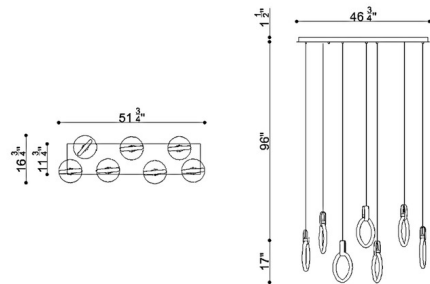

Specifications

COLOR Clear
BODY FINISH Chrome
WATTAGE 35W
DIMMER Low Voltage Electronic
DIMENSIONS 51.75"L x 16.75"W x 17"H
INTEGRATED LED MODULE 7 x LED/5W/120V LED
COUNTRY OF ORIGIN China

Technical Information

PRODUCT DIMENSIONS Adjustable Cable Lengths: 96"
LAMP LIFE 20000 hours
COLOR RENDERING 90 CRI
LAMP COLOR 3000K
LUMENS/WATT 98.00
LUMINOUS FLUX 490 lumens

Shown in chrome / clear

CLICK TO VIEW PRODUCT

Notes: