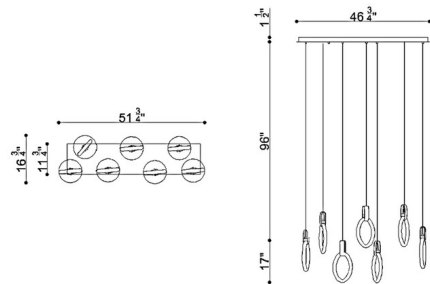

CLICK TO VIEW PRODUCT

Notes: