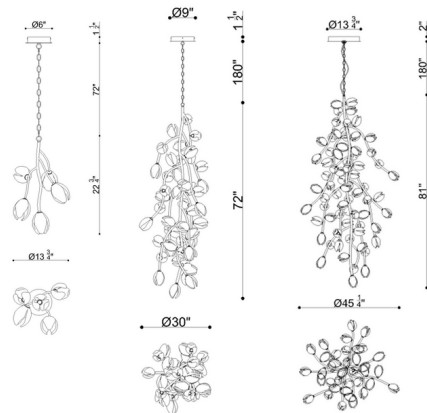

By Lib & Co

Description

The Belluno Vertical Chandelier brings a nature inspired work of art to your interior space. The smooth branches hold rich, handcrafted glass blooms, with intricate detailing, that cast warm shadows across your room. No two pieces are ever alike, ensuring that each fixture is a one-of-a-kind addition to any space. Note: Due to the weight of this fixture, additional ceiling support is required.

Specifications

COLOR Etched Glass
 BODY FINISH Champagne Gold
 WATTAGE 48W
 DIMMER Standard 120V
 DIMENSIONS 30"W x 72"H
 INTEGRATED LED MODULE 48 x LED/1W/120V LED
 COUNTRY OF ORIGIN China

Technical Information

PRODUCT DIMENSIONS Adjustable Chain Length: 180"
 LAMP LIFE 20000 hours
 COLOR RENDERING 90 CRI
 LAMP COLOR 3000K
 LUMENS/WATT 1,640.00
 LUMINOUS FLUX 1640 lumens

Shown in champagne gold / etched glass