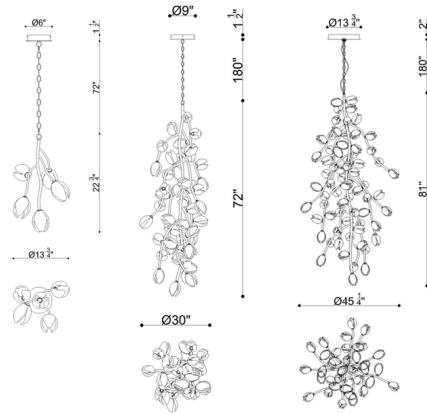

By Lib & Co

Description

The Belluno Vertical Chandelier brings a nature inspired work of art to your interior space. The smooth branches hold rich, handcrafted glass blooms, with intricate detailing, that cast warm shadows across your room. No two pieces are ever alike, ensuring that each fixture is a one-of-a-kind addition to any space. Note: Due to the weight of this fixture, additional ceiling support is required.

Specifications

COLOR	Etched Glass
BODY FINISH	Champagne Gold
WATTAGE	48W
DIMMER	Standard 120V
DIMENSIONS	30"W x 72"H
INTEGRATED LED MODULE	48 x LED/1W/120V LED
COUNTRY OF ORIGIN	China

Technical Information

PRODUCT DIMENSIONS	Adjustable Chain Length: 180"
LAMP LIFE	20000 hours
COLOR RENDERING	90 CRI
LAMP COLOR	3000K
LUMENS/WATT	1,640.00
LUMINOUS FLUX	1640 lumens

Shown in champagne gold / etched glass

CLICK TO VIEW PRODUCT