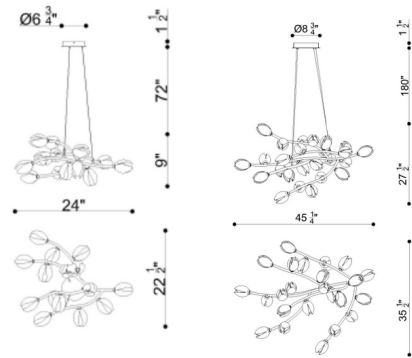

Shown in champagne gold / etched glass

CLICK TO VIEW PRODUCT

Notes: