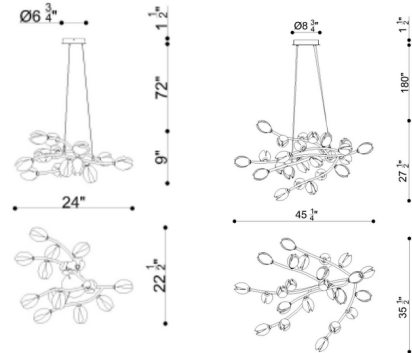

Shown in champagne gold / etched glass

CLICK TO VIEW PRODUCT

Notes: