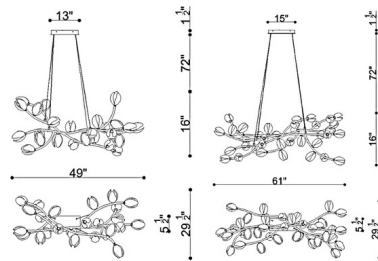

CLICK TO VIEW PRODUCT

Notes: