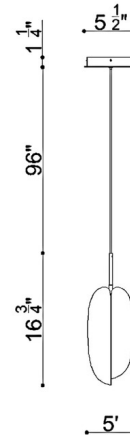

By Lib & Co

Description

The Portofino Pendant brings a unique luxury to your interior space. The organic hand rolled painted steel petals cast warm shadows across your room.

Specifications

COLOR	N/A
BODY FINISH	Satin Gold
WATTAGE	6.5W
DIMMER	Low Voltage Electronic
DIMENSIONS	5"W x 16.75"H
INTEGRATED LED MODULE	1 x LED/6.5W/120V LED
COUNTRY OF ORIGIN	China

Technical Information

PRODUCT DIMENSIONS	Adjustable Cable Length: 96"
LAMP LIFE	20000 hours
COLOR RENDERING	90 CRI
LAMP COLOR	3000K
LUMENS/WATT	18.46
LUMINOUS FLUX	120 lumens

Shown in satin gold

CLICK TO VIEW PRODUCT