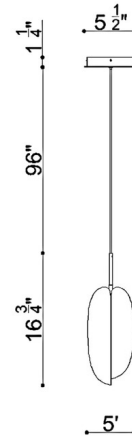

### Specifications

COLOR	N/A
BODY FINISH	Satin Gold
WATTAGE	6.5W
DIMMER	Low Voltage Electronic
DIMENSIONS	5"W x 16.75"H
INTEGRATED LED MODULE	1 x LED/6.5W/120V LED
COUNTRY OF ORIGIN	China

### Technical Information

PRODUCT DIMENSIONS	Adjustable Cable Length: 96"
LAMP LIFE	20000 hours
COLOR RENDERING	90 CRI
LAMP COLOR	3000K
LUMENS/WATT	18.46
LUMINOUS FLUX	120 lumens

Shown in satin gold

CLICK TO VIEW PRODUCT