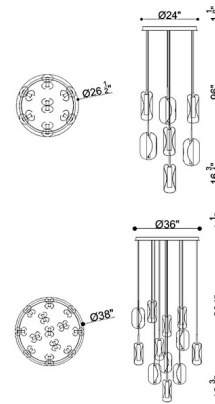

Specifications

COLOR	N/A
BODY FINISH	Satin Gold
WATTAGE	45.5W
DIMMER	Low Voltage Electronic
DIMENSIONS	26.5"W x 16.75"H
INTEGRATED LED MODULE	7 x LED/6.5W/120V LED
COUNTRY OF ORIGIN	China

Technical Information

PRODUCT DIMENSIONS	Adjustable Cable Lengths: 96"
LAMP LIFE	20000 hours
COLOR RENDERING	90 CRI
LAMP COLOR	3000K
LUMENS/WATT	130.77
LUMINOUS FLUX	850 lumens

Shown in satin gold

CLICK TO VIEW PRODUCT

Notes: