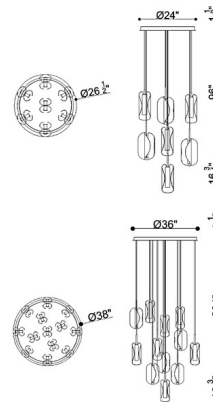

Specifications

COLOR	N/A
BODY FINISH	Satin Gold
WATTAGE	45.5W
DIMMER	Low Voltage Electronic
DIMENSIONS	26.5"W x 16.75"H
INTEGRATED LED MODULE	7 x LED/6.5W/120V LED
COUNTRY OF ORIGIN	China

Technical Information

PRODUCT DIMENSIONS	Adjustable Cable Lengths: 96"
LAMP LIFE	20000 hours
COLOR RENDERING	90 CRI
LAMP COLOR	3000K
LUMENS/WATT	130.77
LUMINOUS FLUX	850 lumens

Shown in satin gold

CLICK TO VIEW PRODUCT

Notes: